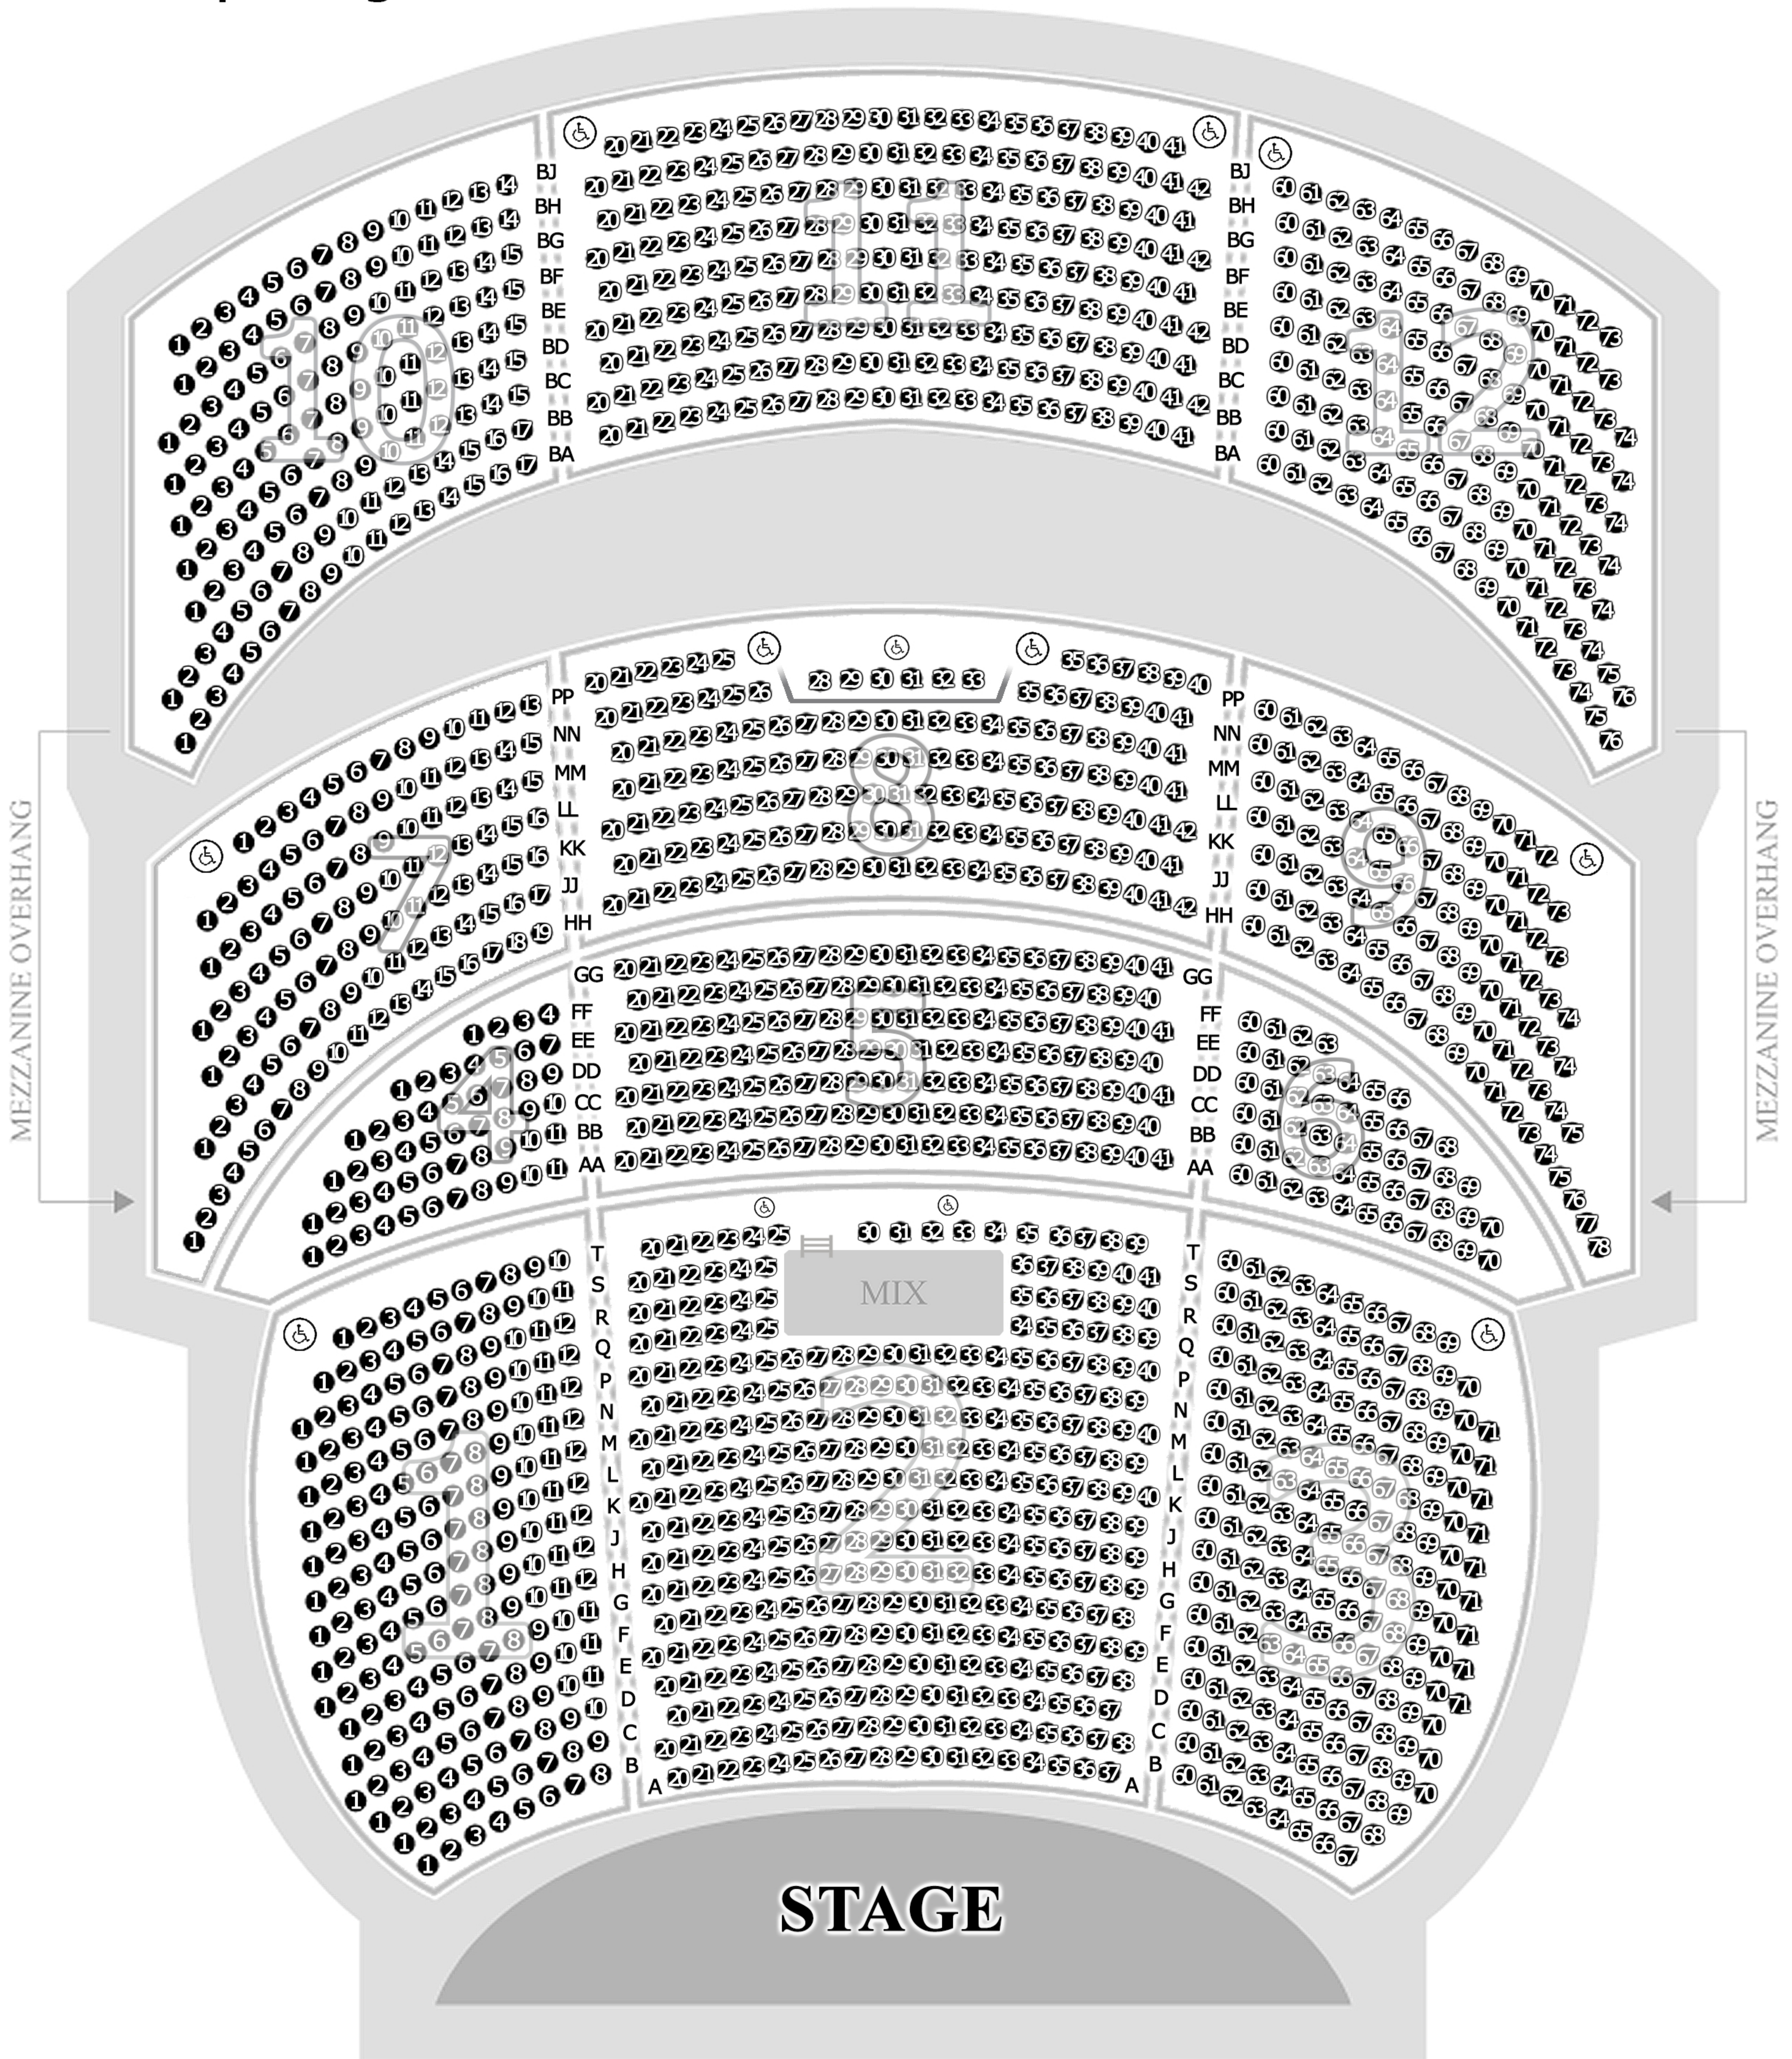

# Venetian Theatre

## REO Speedwagon

Accessible

*\*Pricing and levels subject to change without notice.  
Management reserves all rights.*