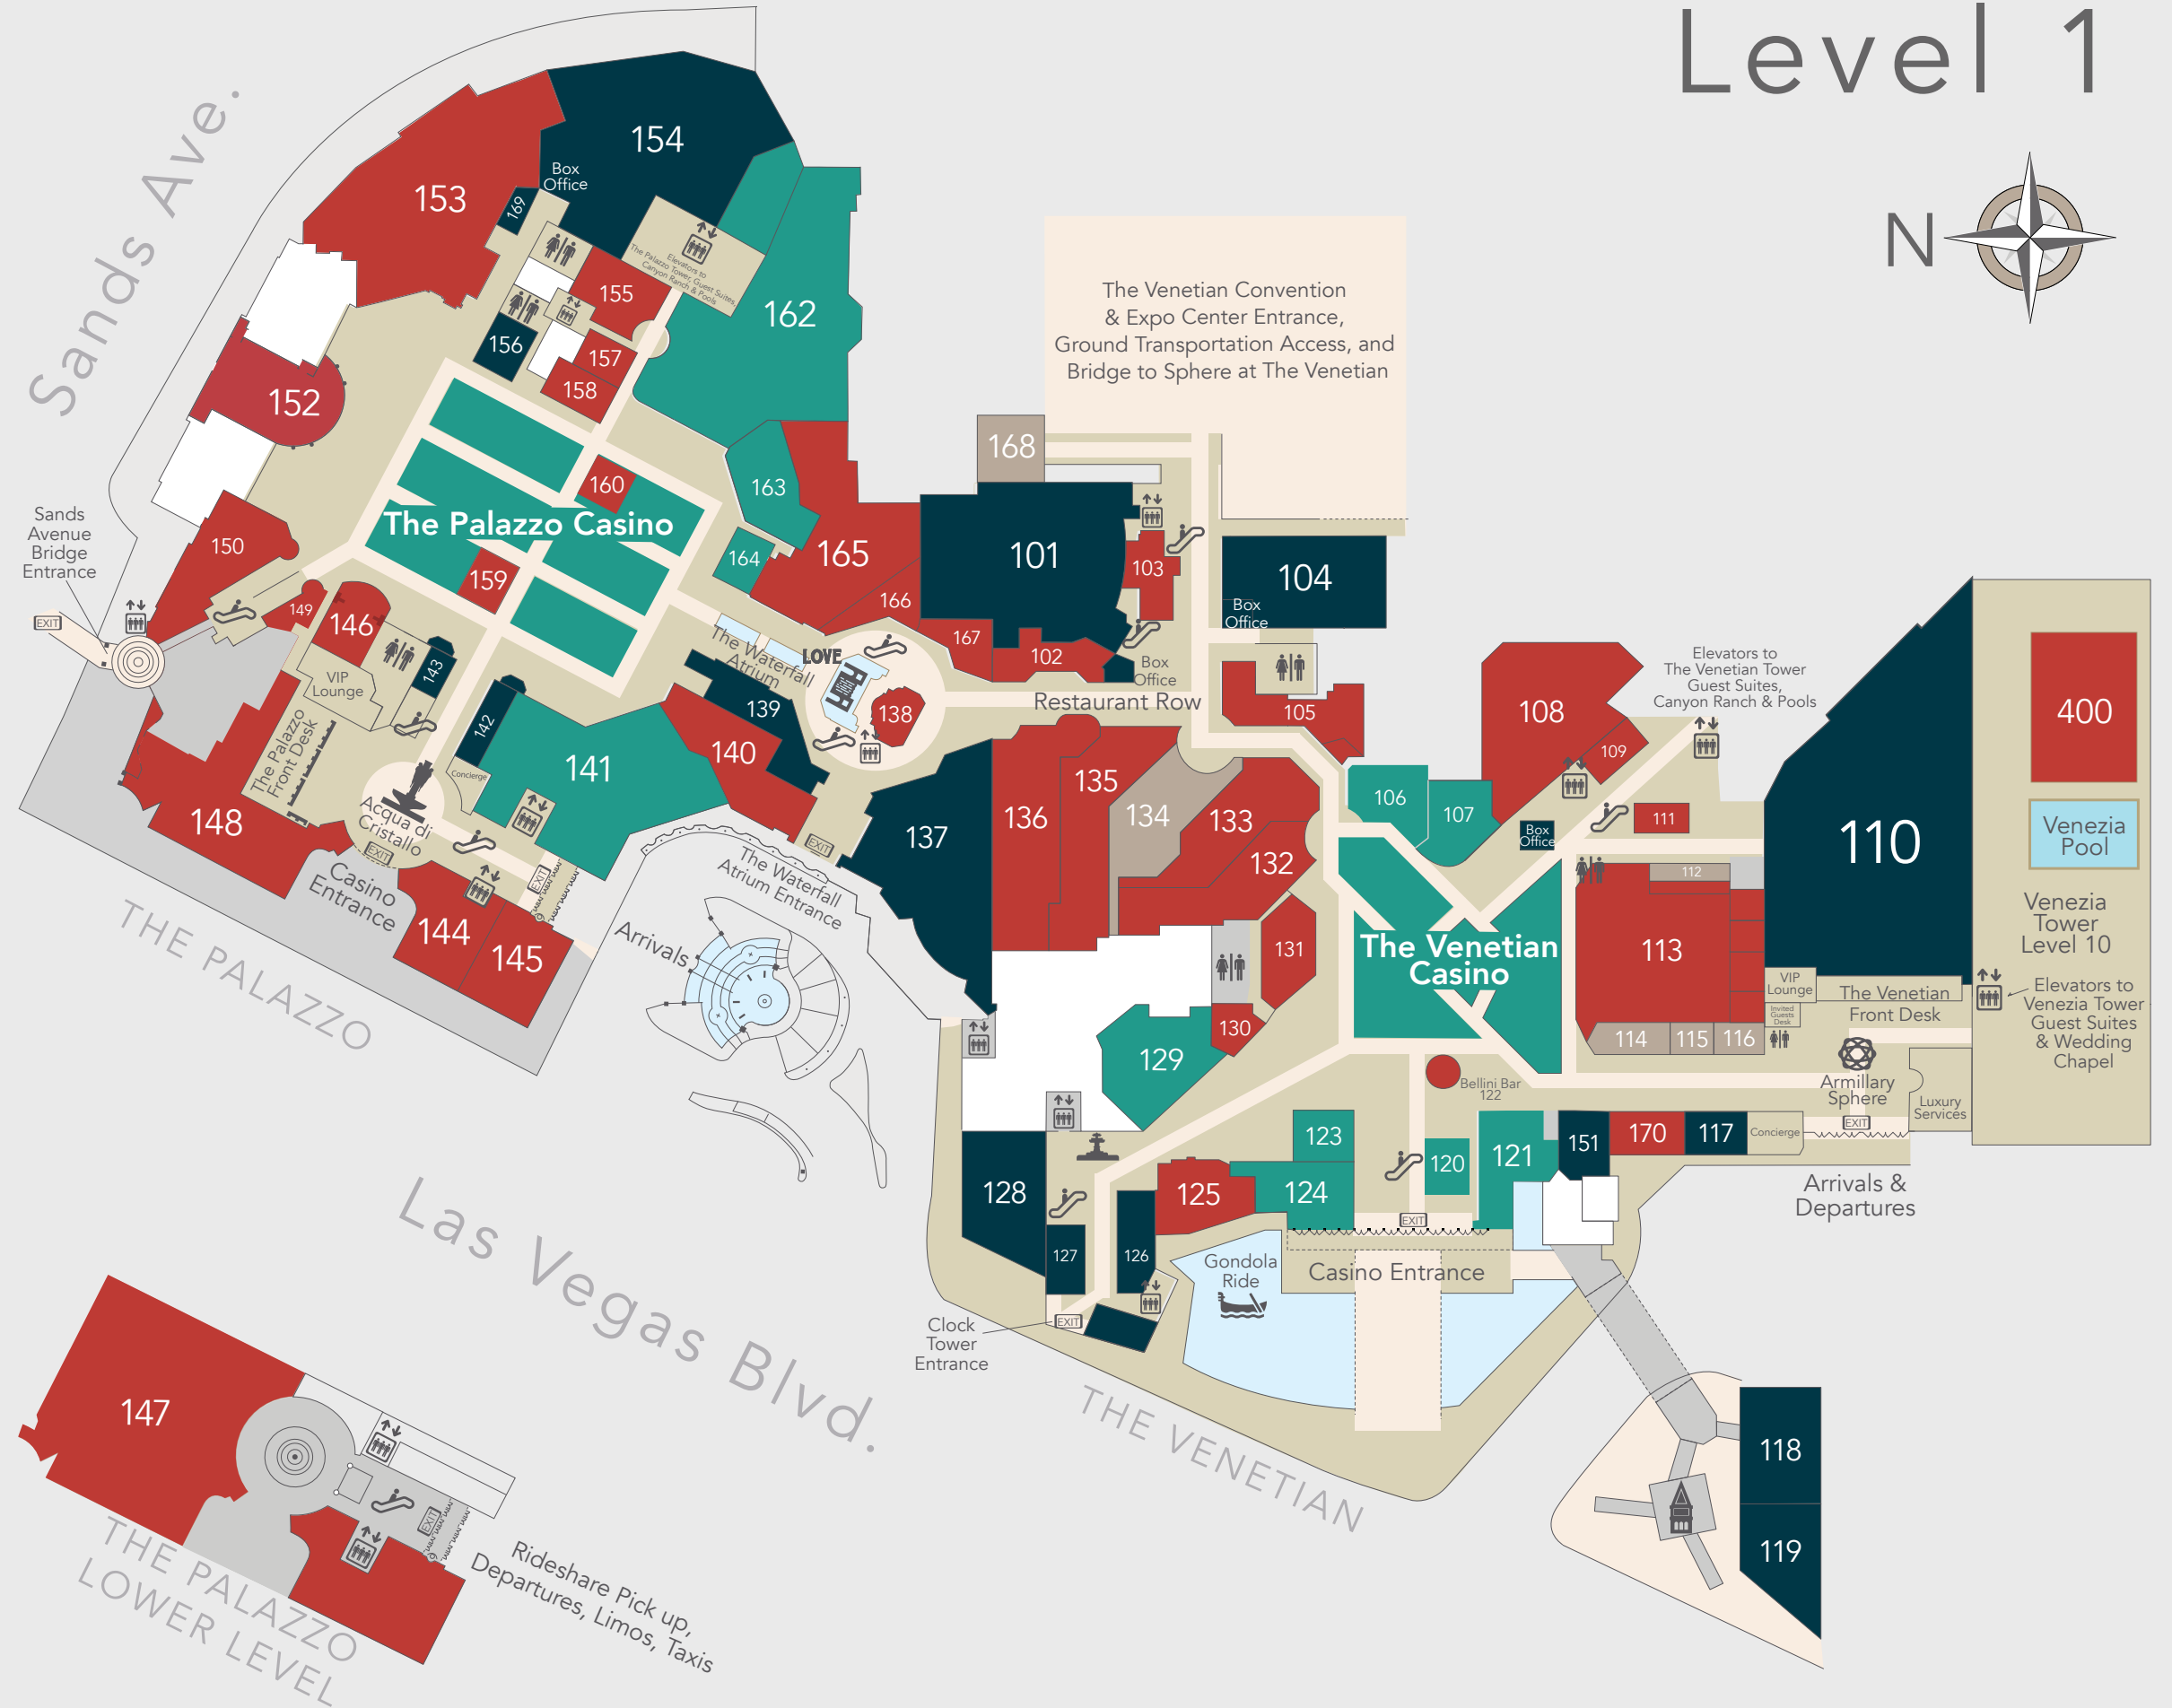

110 The Venetian Theatre

101 Voltaire

CASINO

123 Electronic Gaming Collective

164 Venetian Rewards Desk, The Palazzo

120 Venetian Rewards Desk, The Venetian

121 High-Limit Slot Lounge, The Venetian

107 High-Limit Table Salon, The Venetian

163 The Palazzo Cage

162 The Palazzo High-Limit Gaming Lounge

141 The Palazzo High-Limit Salon

124 Poker Room

106 The Venetian Cage

129 Yahoo Sportsbook

Level 1

LEGEND

FOOD & LOUNGES

SHOPPING & ENTERTAINMENT

CASINO

RESTAURANTS

- 205 Brera Osteria
- 290 Buddy V's Ristorante
- 203 Canaletto
- 219 Cañonita
- 229 Casanova
- 321 Grimaldi's Pizzeria
- 207 Mercato Della Pescheria
- 225 Primeburger
- 288 Rockhouse
- 261 Royal Britannia Gastropub
- 263 Smith & Wollensky
- 323 SushiSamba
- 252 Tao Asian Bistro & Nightclub
- 221 Trattoria Reggiano
- 322 Villa Azur
- 325 The X Pot

LOUNGES

- 222 Casanova Tapas Bar
- 327 Status Champagne Bar
- 233/251/272 Fat Tuesday
- 231 Minus 5° Ice Bar
- 252 Tao Asian Bistro & Nightclub

QUICK BITES

- 287 Carlo's Bakery
- 206 Coccolini
- 250/234 The Coffee Bean & Tea Leaf
- 326 CR Creät
- 228 Food Court
- 220 LobsterMe
- 262 Pizzeria Pronto
- 282 Sloan's Ice Cream
- 235 Topsy Robot
- 266 TRA Viet Coffee and Tea
- 208 Zeppola Cafe