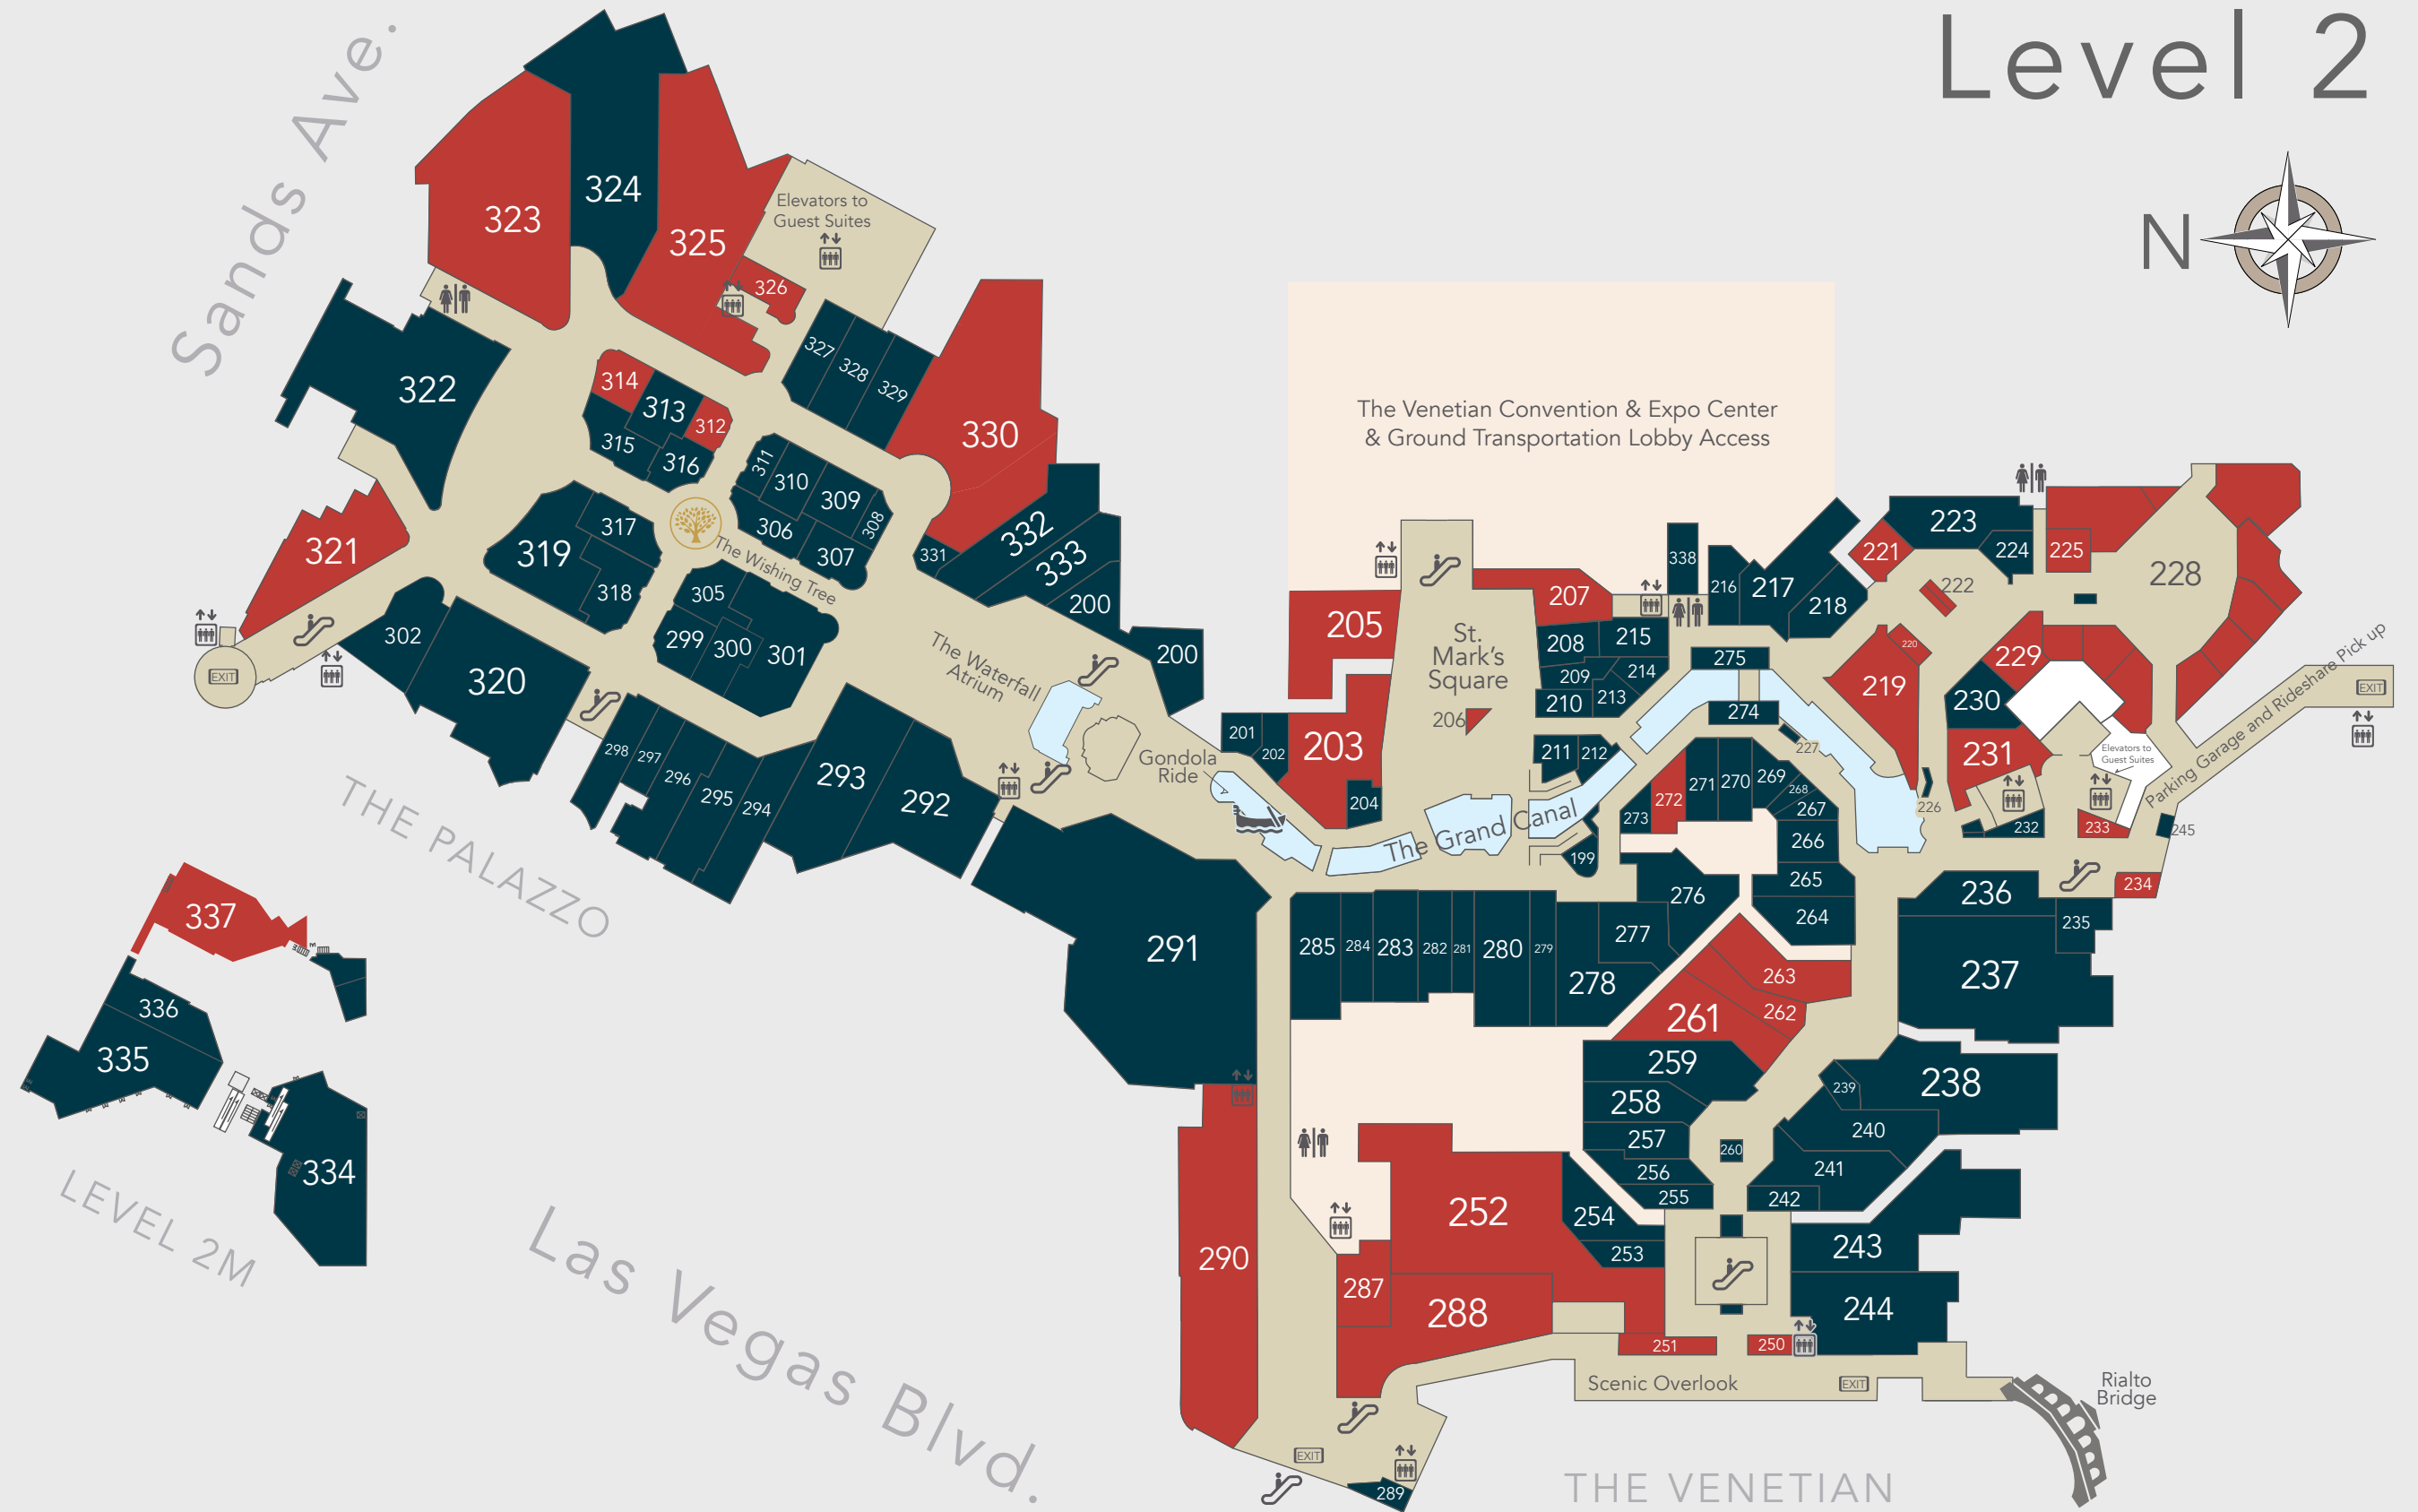

HERTZ (CAR RENTAL)

The Venetian: 3rd Floor Valet
The Palazzo: Next to the Front Desk

TAXI SERVICE

The Venetian: Left side of the Porte Cochere
The Palazzo: Lower Level Porte Cochere

TOUR COMPANY TRANSPORTATION PICKUP

Ground Transportation
(located within The Convention Center)

Monorail

Nearest station is located at Harrah's

Wheelchairs and scooters available with Guest Services

LEGEND

- FOOD & LOUNGES
- SHOPPING & ENTERTAINMENT
- CASINO