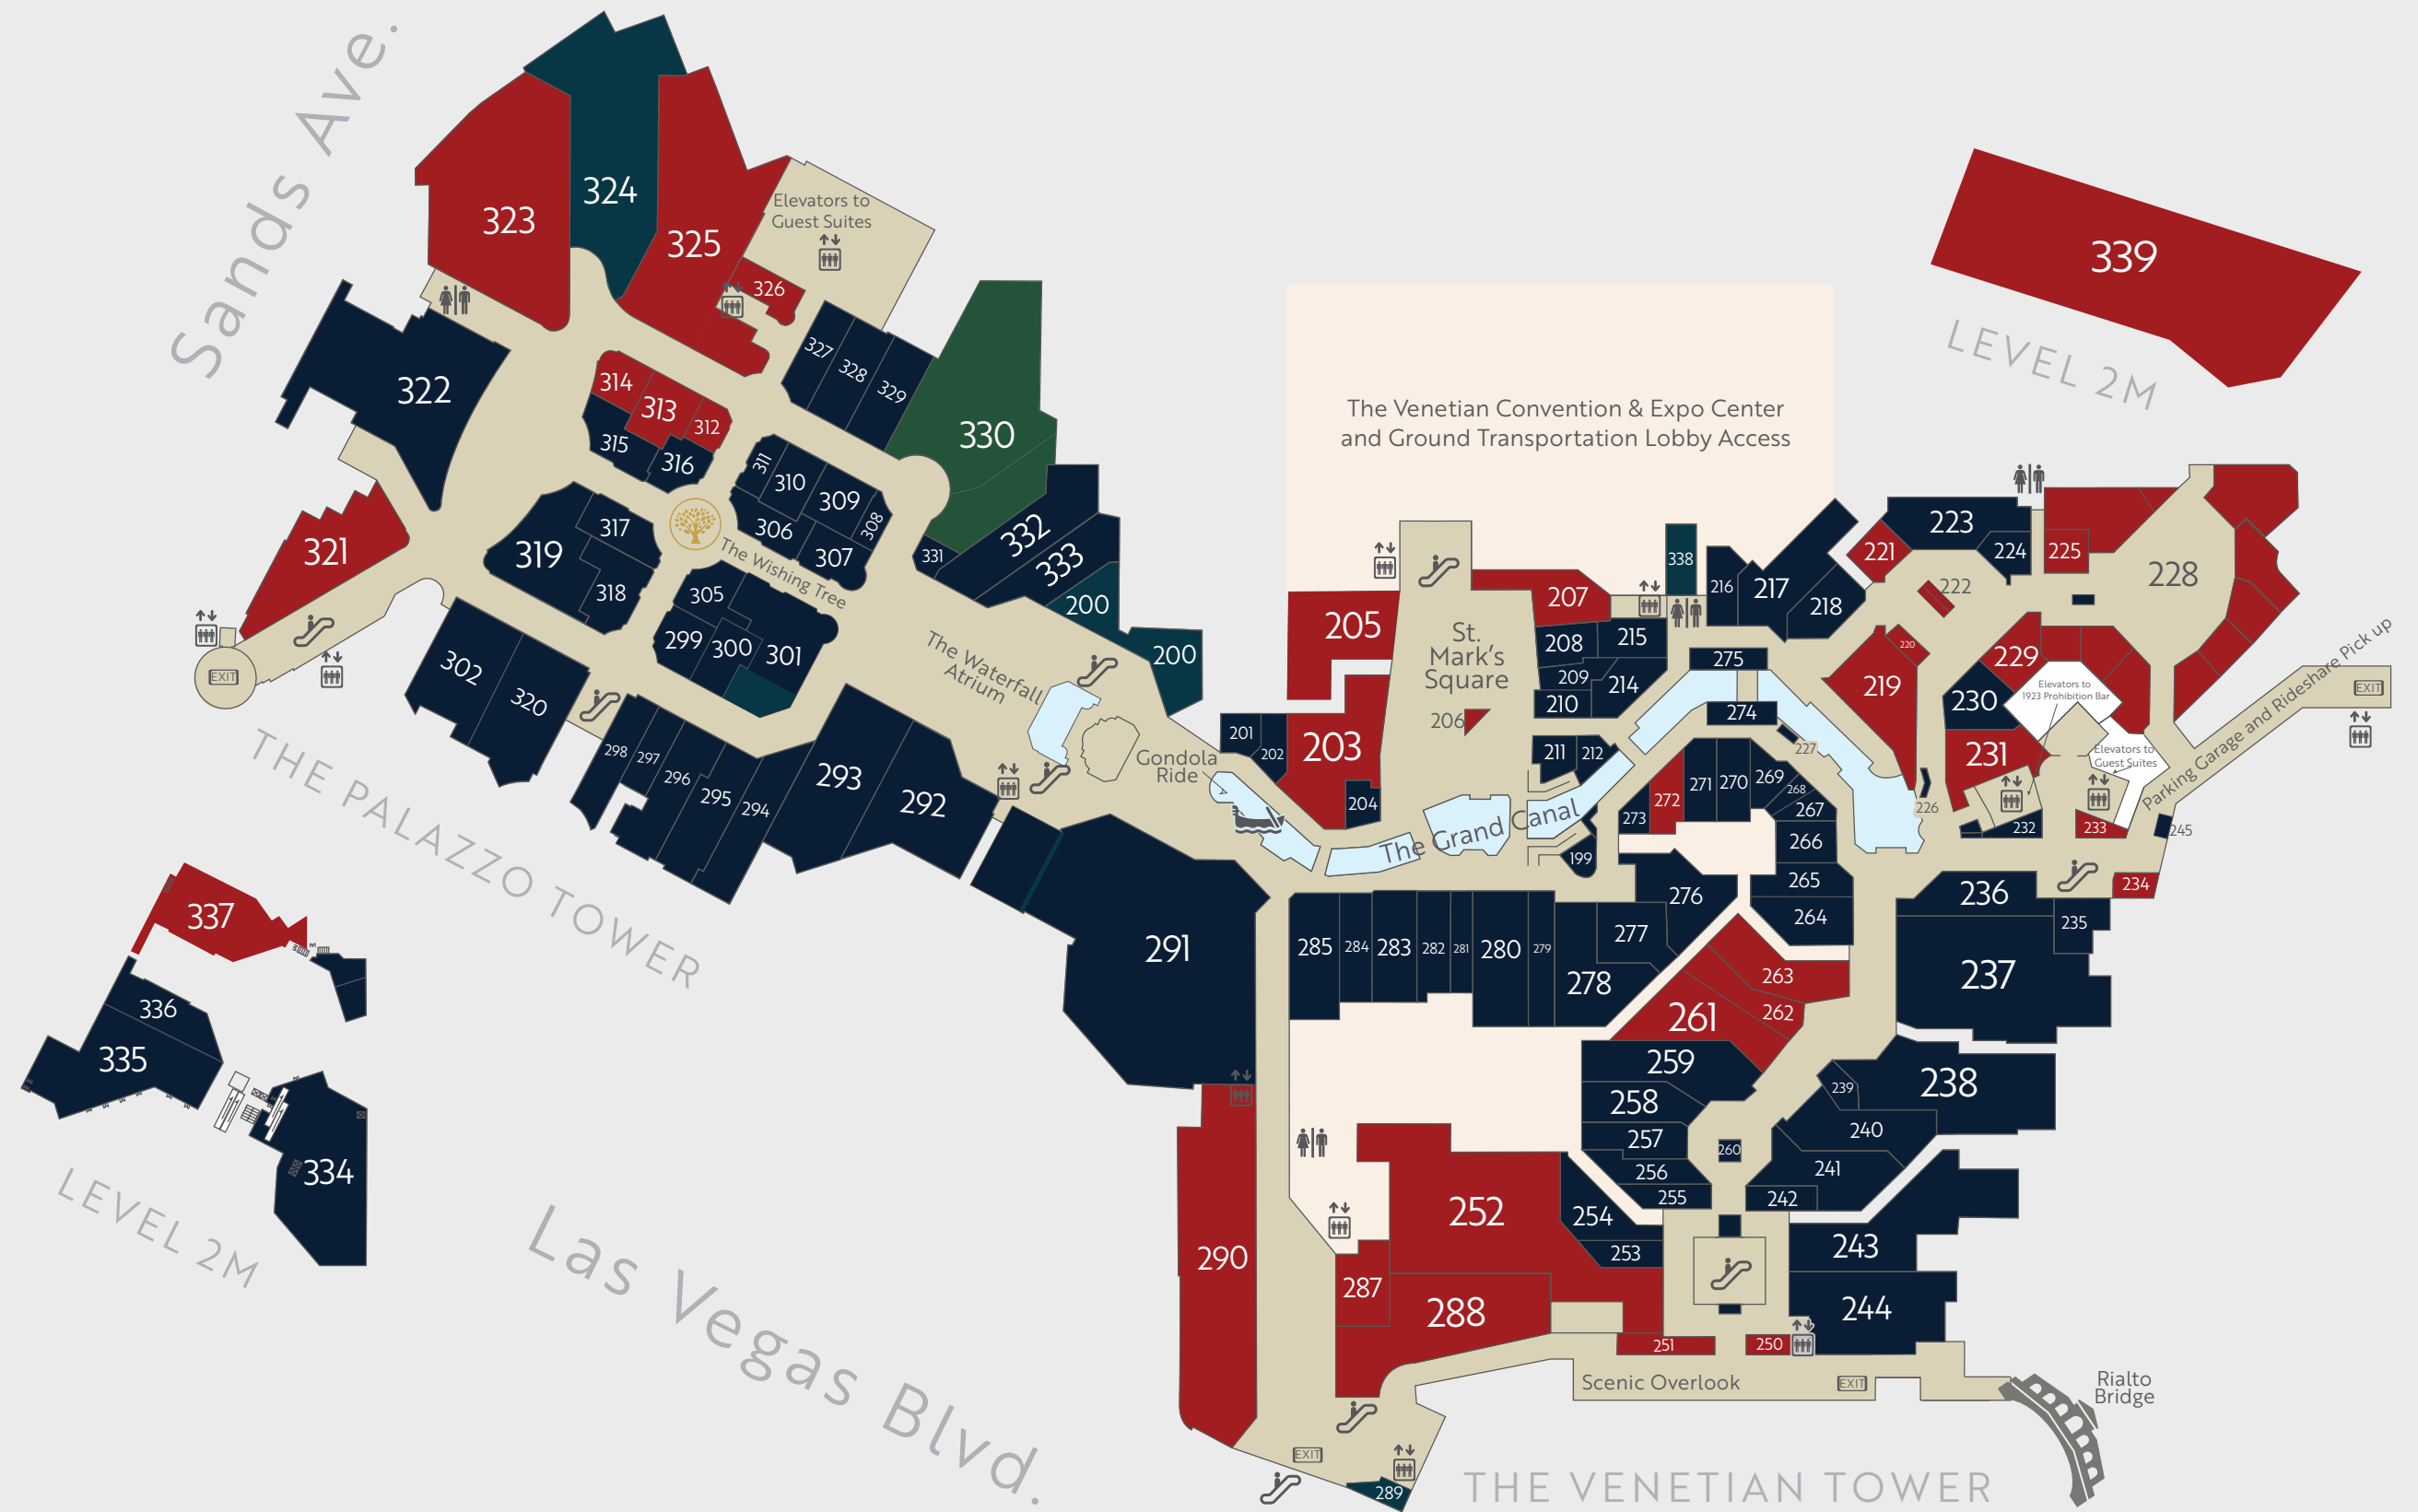

**LOUNGES**

- 339 1923 Prohibition Bar
- 222 Casanova Tapas Bar
- 233/251/272 Fat Tuesday
- 231 Minus 5° Ice Bar
- 327 Status Champagne Bar
- 252 Tao Asian Bistro & Nightclub

**QUICK BITES**

- 287 Carlo's Bakery
- 206 Cocolini
- 250/234 The Coffee Bean & Tea Leaf
- 326 CR Creät
- 228 Food Court
- 313 La Dolce Rose Cafe
- 220 LobsterMe
- 282 Sloan's Ice Cream
- 235 Topsy Robot
- 266 TRA Viet Coffee and Tea
- 208 Zeppola Cafe

**ENTERTAINMENT**

- 335 Atomic Saloon Show
- 302 Flight Club Social Darts
- 324 Kamu Ultra Karaoke
- 336 PanIQ Escape Room & Lounge
- 280 Sandbox VR

**TRANSPORTATION**

**BUS SERVICE**  
Along the Las Vegas Strip

**HERTZ (CAR RENTAL)**  
The Venetian: 3rd Floor Valet  
The Palazzo: Next to the Front Desk

**TAXI SERVICE**  
The Venetian: Left side of the Porte Cochere  
The Palazzo: Lower Level Porte Cochere

**TOUR COMPANY TRANSPORTATION PICKUP**  
Ground Transportation  
(located within The Convention Center)

**Monorail**  
Nearest station is located at Harrah's

Wheelchairs and scooters available with Guest Services

Level 2

**LEGEND**

- FOOD & LOUNGES
- SHOPPING & ENTERTAINMENT
- CASINO