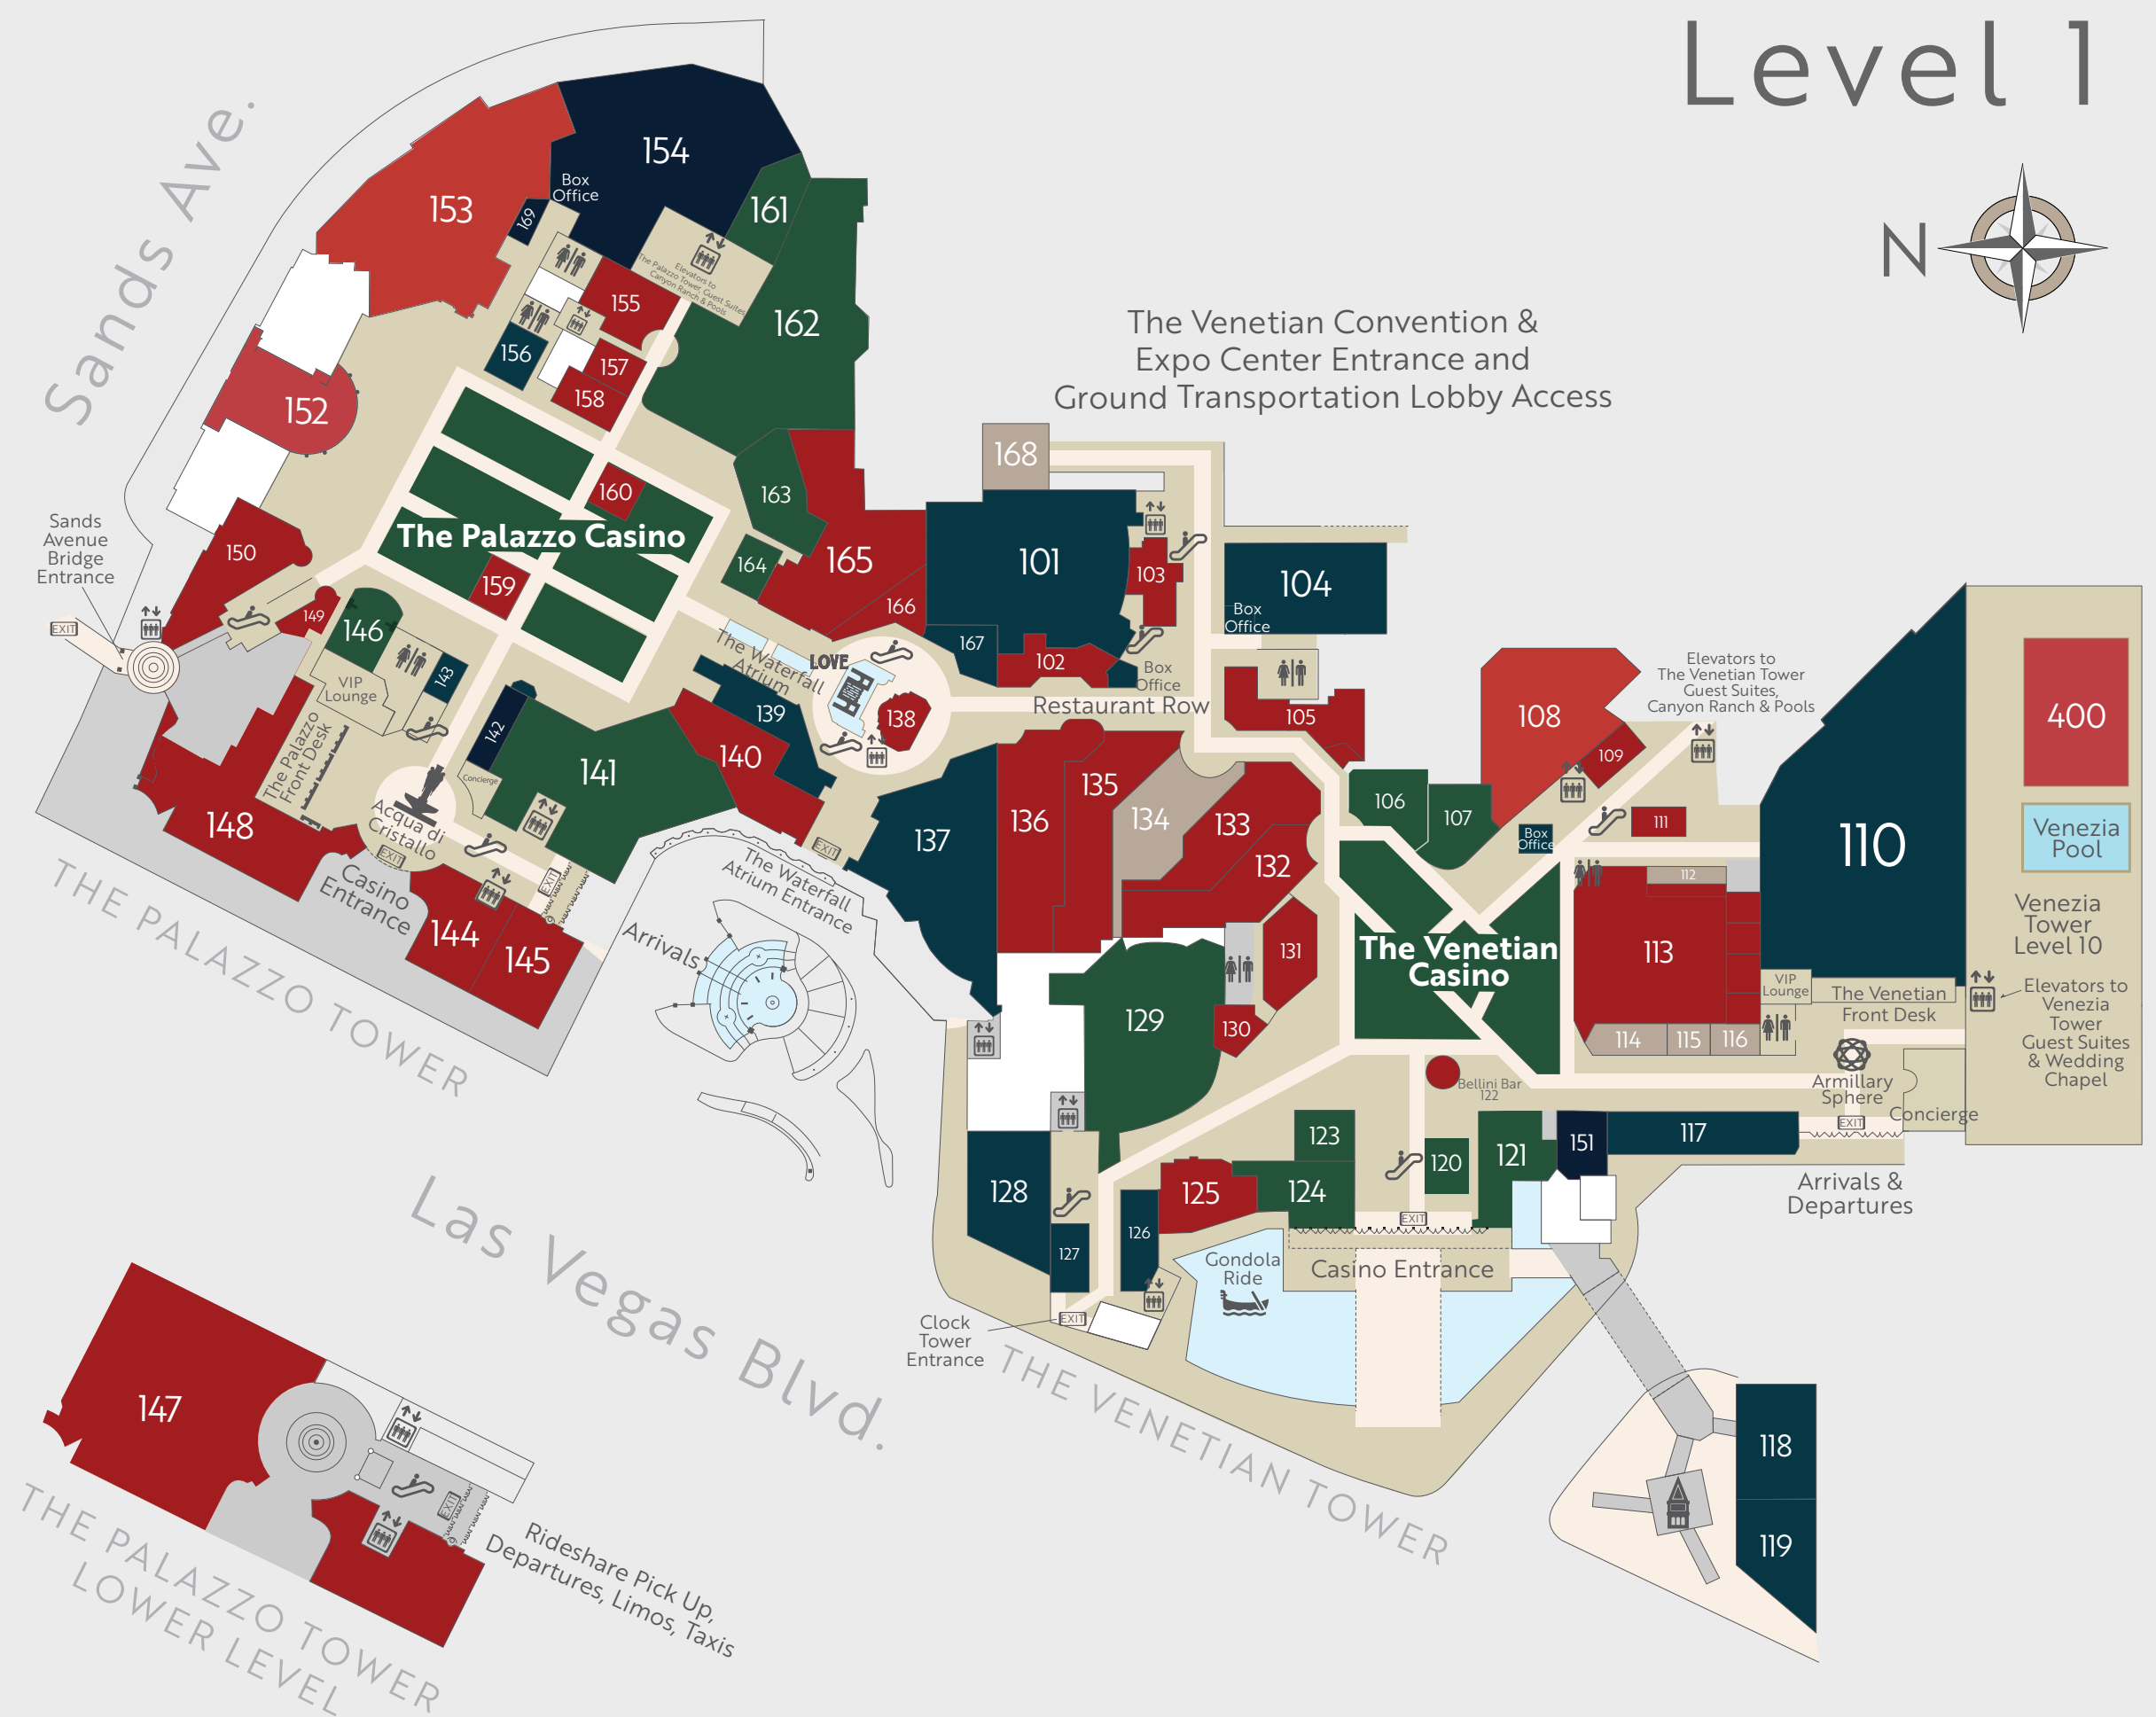

154 The Palazzo Theatre

104 The Summit Showroom

110 The Venetian Theatre

101 Voltaire

**CASINO**

123 Electronic Gaming Collective

164 Venetian Rewards Desk, The Palazzo

120 Venetian Rewards Desk, The Venetian

121 High-Limit Slot Lounge, The Venetian

107 High-Limit Table Salon, The Venetian

163 The Palazzo Cage

162 The Palazzo High-Limit Gaming Lounge

141 The Palazzo High-Limit Salon

106 The Venetian Cage

129 Yahoo Sportsbook

**LEGEND**

- FOOD & LOUNGES
- SHOPPING & ENTERTAINMENT
- CASINO

**RESTAURANTS**

- 205 Brera Osteria
- 290 Buddy V's Ristorante
- 203 Canaletto
- 219 Cañonita
- 229 Casanova
- 321 Grimaldi's Pizzeria
- 207 Mercato Della Pescheria
- 225 Primeburger
- 288 Rockhouse
- 263 Smith & Wollensky
- 323 SushiSamba
- 252 Tao Asian Bistro & Nightclub
- 221 Trattoria Reggiano
- 322 Villa Azur
- 325 The X Pot

**LOUNGES**

- 339 1923 Prohibition Bar
- 222 Casanova Tapas Bar
- 233/251/272 Fat Tuesday
- 231 Minus 5° Ice Bar
- 327 Status Champagne Bar
- 252 Tao Asian Bistro & Nightclub

**QUICK BITES**

- 287 Carlo's Bakery
- 206 Cocolini
- 250/234 The Coffee Bean & Tea Leaf
- 326 CR Creät
- 228 Food Court
- 313 La Dolce Rose Cafe
- 220 LobsterMe
- 282 Sloan's Ice Cream
- 235 Topsy Robot
- 266 TRA Viet Coffee and Tea
- 208 Zeppola Cafe