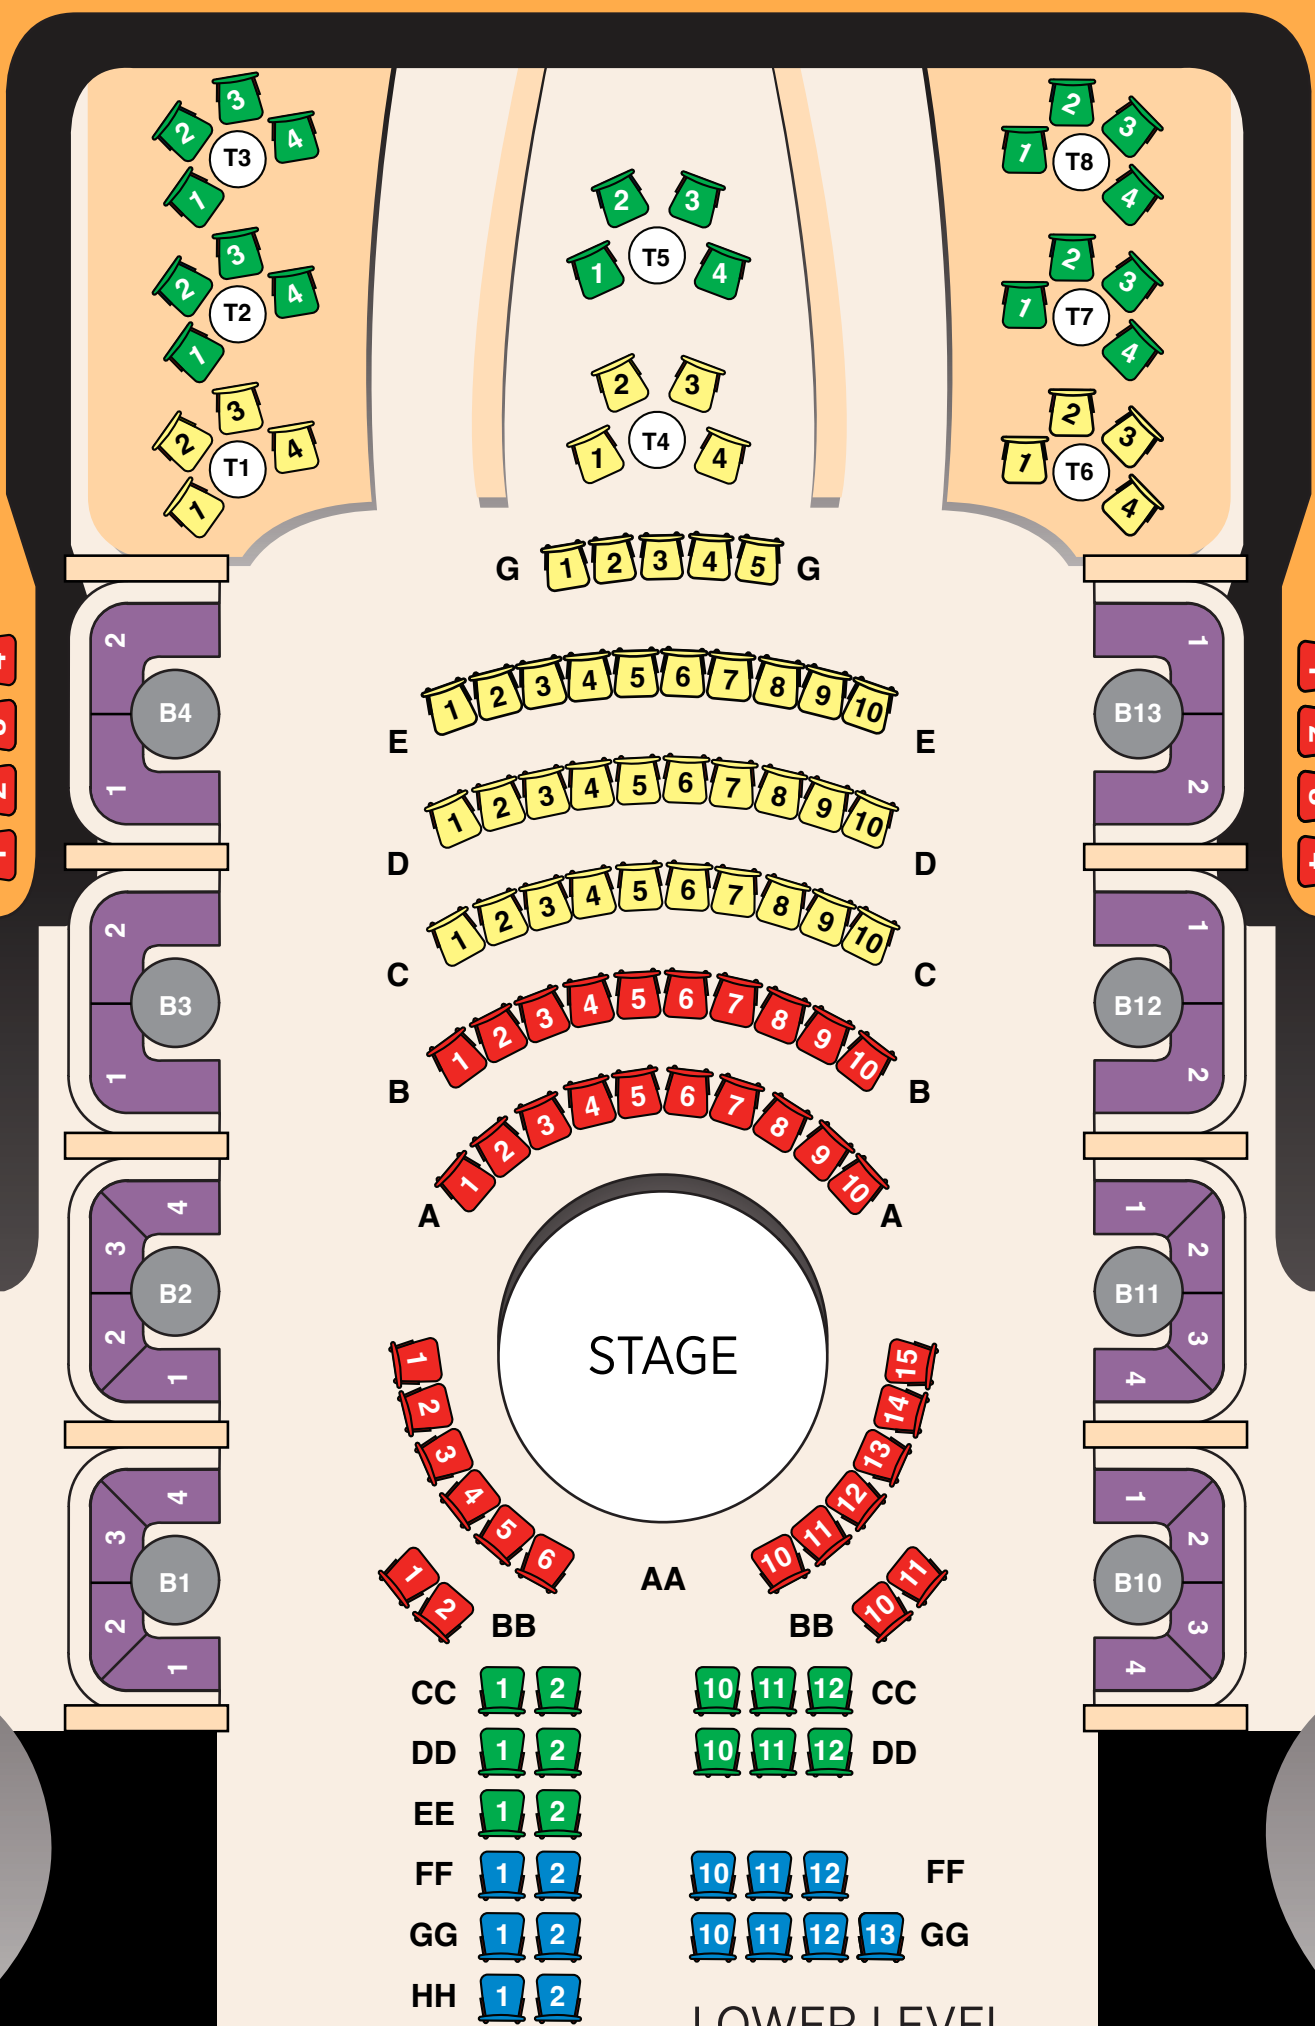

UPPER  
LEVEL

- VIP Booth
- Reactor VIP Reserve
- Rodeo-Active Reserve
- Bikini Atoll
- Fallout Shelter

SPIEGELWORLD™

# ATOMIC

SALOON SHOW